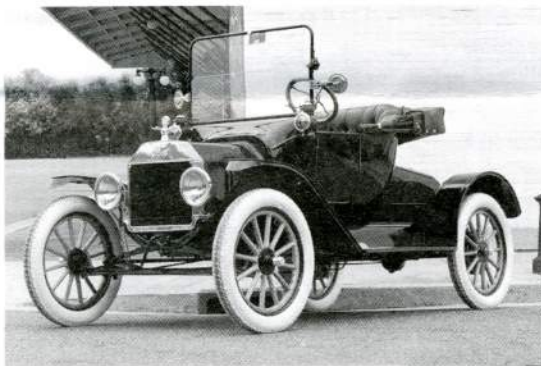

Special and Collector Vehicles Raising Funds for Lions Charities Since 1967

45th Annual
**PALO ALTO
CONCOURS
D'ELEGANCE
AT STANFORD**

Sunday, June 26, 2011, Stanford University

European Marque
BMW

1937 BMW Cabriolet

1915 Ford Model T Runabout

American Marque

**Flat
Head
Fords**

1929 Ford Model A Roadster

1951 Ford Crestliner

Ticket or Entry information - 650-813-1100 - info@paconcours.com - www.paconcours.com
Admission: Advanced sale \$20, day of event \$25 Age 13 to 21 with Student Body Card \$10
Under 12 are free